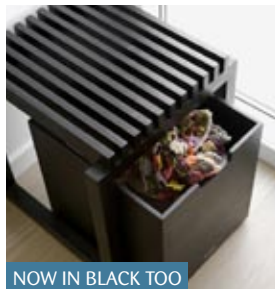

NOW IN BLACK TOO

Coat Hanger Pilot		
3 pcs.		
Item No.	EUR	
Teak/Stainless steel S1600607-1	89,00	
Oak/Stainless steel S1600606	89,00	
Black/Stainless steel S1600602	97,00	

NOW IN BLACK TOO

Cutter Stool <sup>(f)</sup>		
Item No.	EUR	
Teak S1920460	229,00	
Oak S1920465	229,00	
Black S1920466	249,00	
W×D×H: 40×40×43,5 cm		