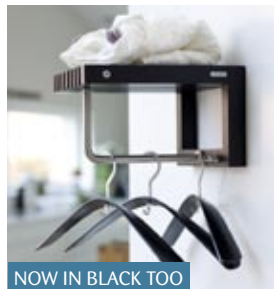

NOW IN BLACK TOO

Coat Hanger Pilot		
3 pcs.		
Item No.	EUR	
Teak/Stainless steel S1600607-1	89,00	
Oak/Stainless steel S1600606	89,00	
Black/Stainless steel S1600602	97,00	

NOW IN BLACK TOO

Cutter Stool <sup>(f)</sup>		
Item No.	EUR	
Teak S1920460	229,00	
Oak S1920465	229,00	
Black S1920466	249,00	
W×D×H: 40×40×43,5 cm		