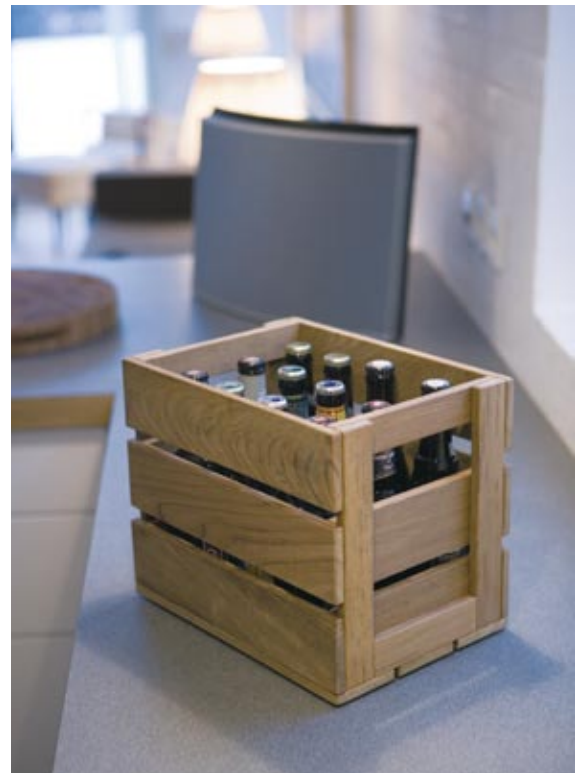

Dania Beer Box

Teak		
W×D×H	Item No.	EUR
30,8×22,2×25,5 cm	S1600568	79,00