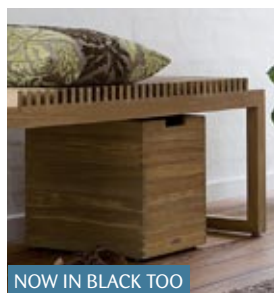

NOW IN BLACK TOO

Cutter Box ^(f)		
Item No.	EUR	
Teak, 26×30×14 S1920430	64,00	
Teak, 30×36×34 S1920420*	119,00	
Oak, 26×30×14 S1920435	64,00	
Oak, 30×36×34 S1920425*	119,00	
Black, 26×30×14 S1920433	69,00	
Black, 30×36×34 S1920423*	129,00	

^(f) Category: Piece of furniture

* With wheels