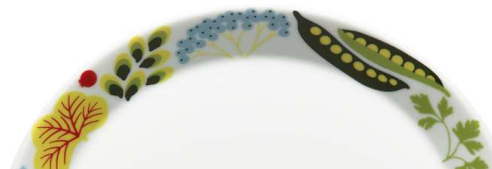

Bowl Green 70 cl
Item no. 202289

Bowl Lilac 70 cl
Item no. 202371

Salad plate Black 21 cm
Item no. 202286

Salad plate Blue 21 cm
Item no. 202288

Salad plate Green 21 cm
Item no. 202290

Salad plate Lilac 21 cm
Item no. 202372